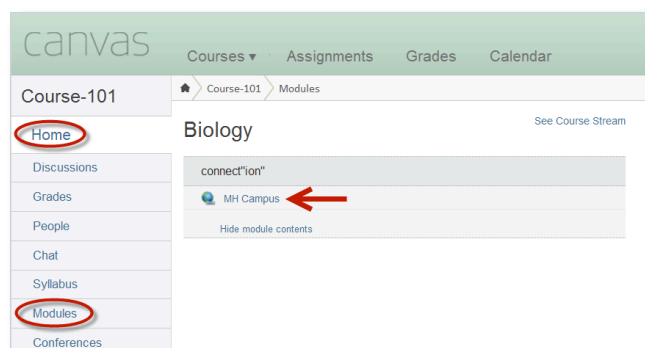

MCGRAW-HILL CAMPUS & CONNECT

STUDENT QUICK START GUIDE FOR CANVAS

McGraw-Hill Campus provides access to a wealth of learning resources integrated within your Canvas course page. Follow the guide below to begin using your online homework system, Connect, access an electronic version of your textbook and all of its supporting study materials, and view lecture sessions your instructor may have recorded via Tegrity.

GETTING STARTED

If you have a Connect or ConnectPlus access code, be sure to have it in hand before starting the steps below. If you do not have an access code, you may choose to use a credit card to purchase access to those resources or begin a free trial.

1. 1 Log in to your institution's Canvas site and navigate to your course
2. 2 Click on the McGraw-Hill Campus link within your course. This link may be found in either the "Home" tab or the "Modules" tab.

1. 3 Clicking on the McGraw-Hill Campus link will launch the McGraw-Hill Campus portal. You will be prompted only upon your first visit to accept the Student Terms of Service.