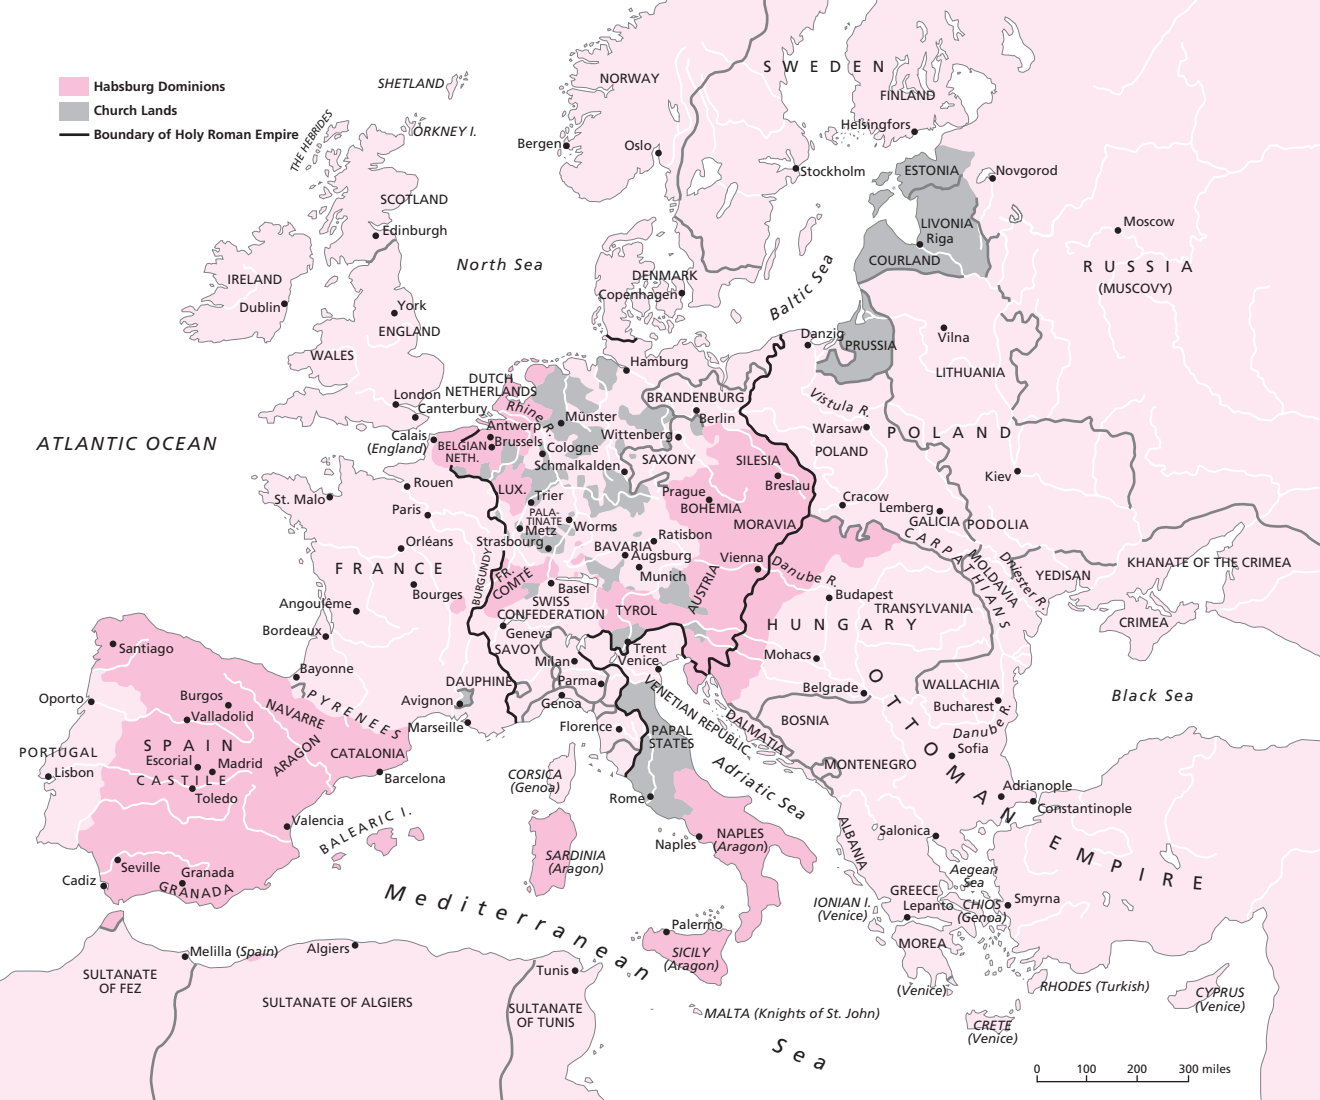

- Habsburg Dominions
- Church Lands
- Boundary of Holy Roman Empire

0 100 200 300 miles